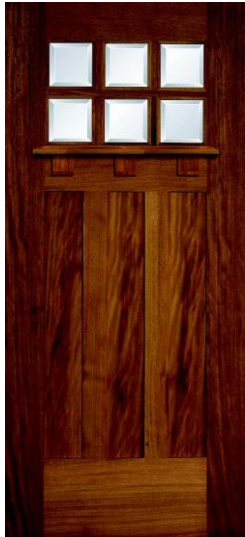

**BGD**

**Entries**

# Craftsman Collection

**Authentic ambiance for your home**

The Craftsman Style derived its name from house designs published in "The Craftsman", an influential magazine produced under the direction of architect and designer Gustav Stickley.

## **AK Mahogany Asian Knotty Alder**

Craftsman doors often have simple geometric designs like those found in Prairie style entrances: small squares or tall and narrow panes of glass set side by side.

**BGD offers the rich warm woods of our signature AK mahogany and Asian Knotty Alder. All BGD doors are constructed with engineered stiles and rails to add strength and resist warping. The cores are solid core block and the facing surface is 1/8" laminate.**