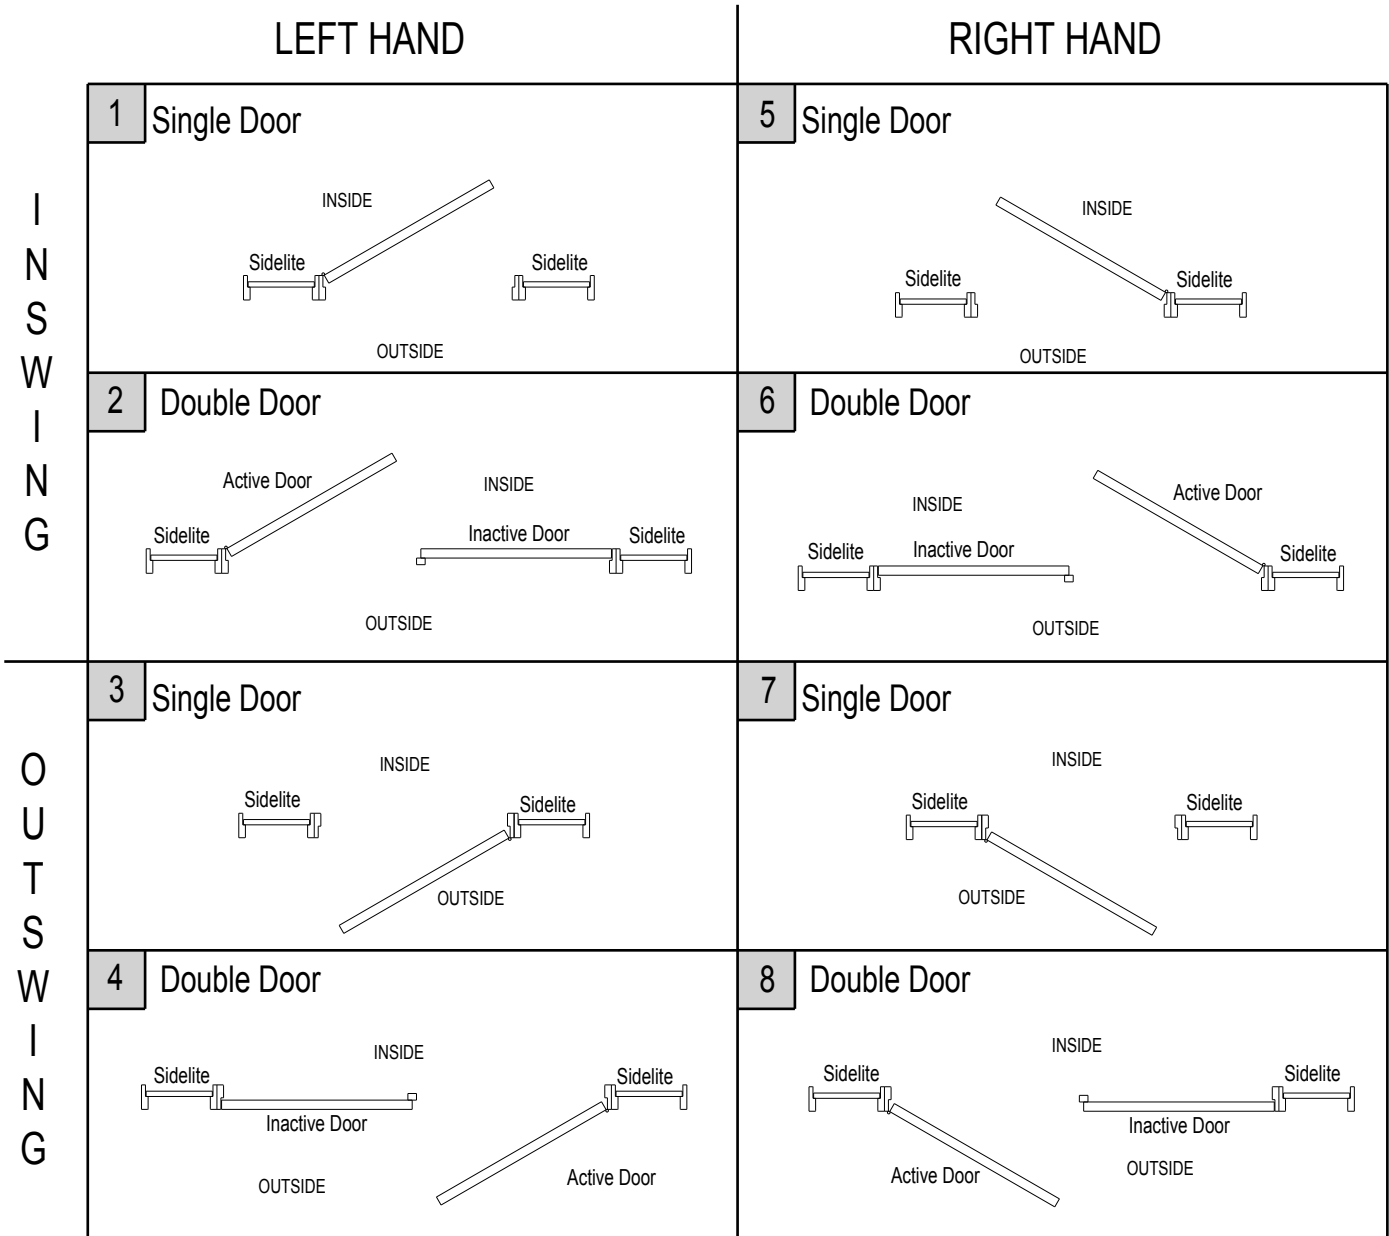

Door Handing & Swing

891 Rudolph Way Lawrenceburg, IN 47025 tele: 800 428-5746 (812) 537-7029 fax
 beveledglassdesigns.com

Select desired configuration: ie . . #4= Double door left hand outswing

- To determine the handing and swing of your existing door;
- Open your door and place your back against the hinges
 - If the door opens to your left and inside= left hand inswing
 - If the door opens to your left and outside= left hand outswing
 - If the door opens to your right and inside= right hand inswing
 - If the door opens to your right and outside= right hand outswing