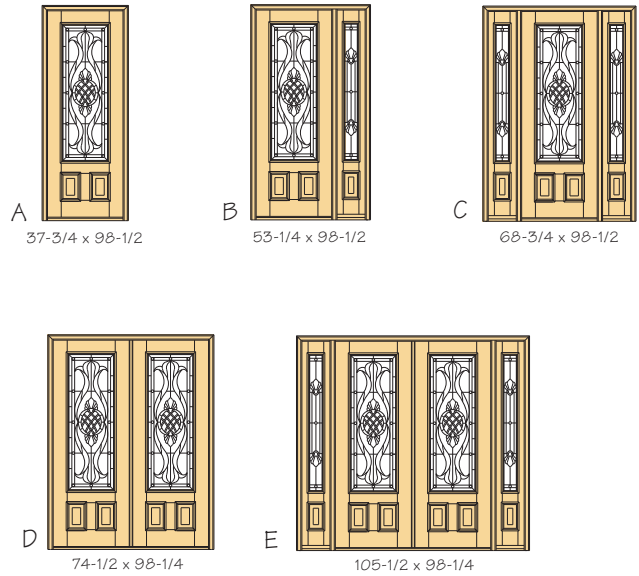

**BGD**  
Entries

## 8'0" "Jamestown" Aucoumea Mahogany

Prehung Options  
matching frames in 4-5/8" or 6-5/8"

Clear Bevels and Faceted Jewels  
Available in Fiberglass