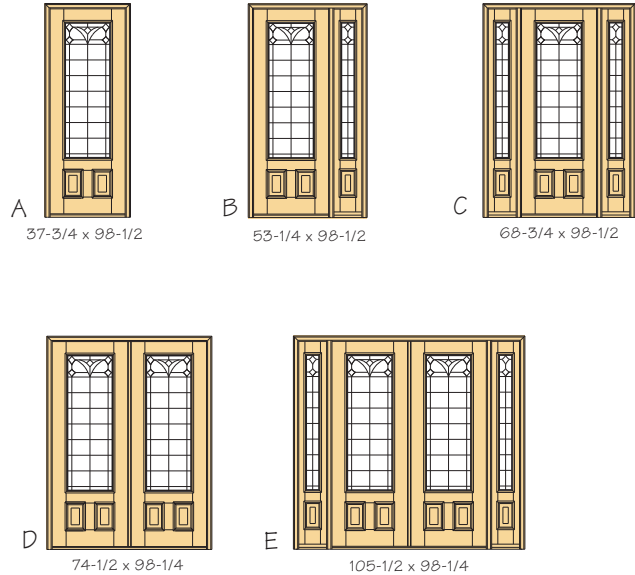

BGD
Entries

English Collection

"Whitehall" 8'0" Aucoumea Mahogany

Prehung Options
matching frames in 4-5/8" or 6-5/8"

Clear Bevels

Available in Fiberglass

Transom Options

F
68-1/2 x 112-3/4
S/L 805-107A-96
6612-107T

G
68-1/2 x 133-7/8
S/L 805-107A-96
6633-109B
R=34-1/4

H
68-1/2 x 133-7/8
S/L 805-107A-96
6633-107T
R=34-1/4

I
74-1/4 x 137-3/4
7236-309B
R=37-1/8