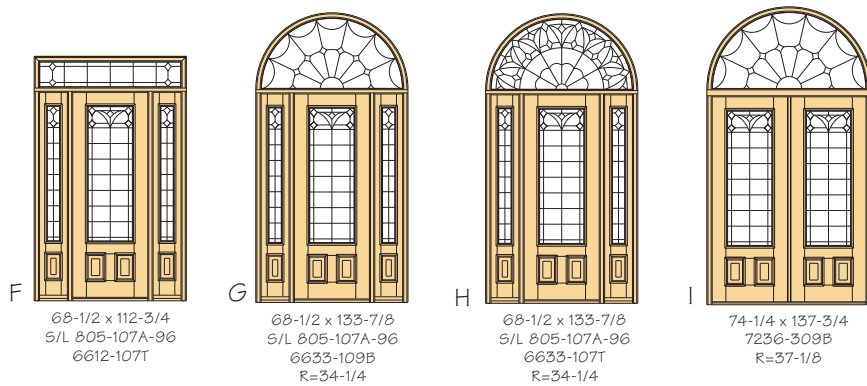

BGD
Entries

English Collection

"Whitehall" 8'0" Aucoumea Mahogany

Prehung Options
matching frames in 4-5/8" or 6-5/8"

Clear Bevels

Available in Fiberglass

Transom Options

F
68-1/2 x 112-3/4
S/L 805-107A-96
6612-107T

G
68-1/2 x 133-7/8
S/L 805-107A-96
6633-109B
R=34-1/4

H
68-1/2 x 133-7/8
S/L 805-107A-96
6633-107T
R=34-1/4

I
74-1/4 x 137-3/4
7236-309B
R=37-1/8