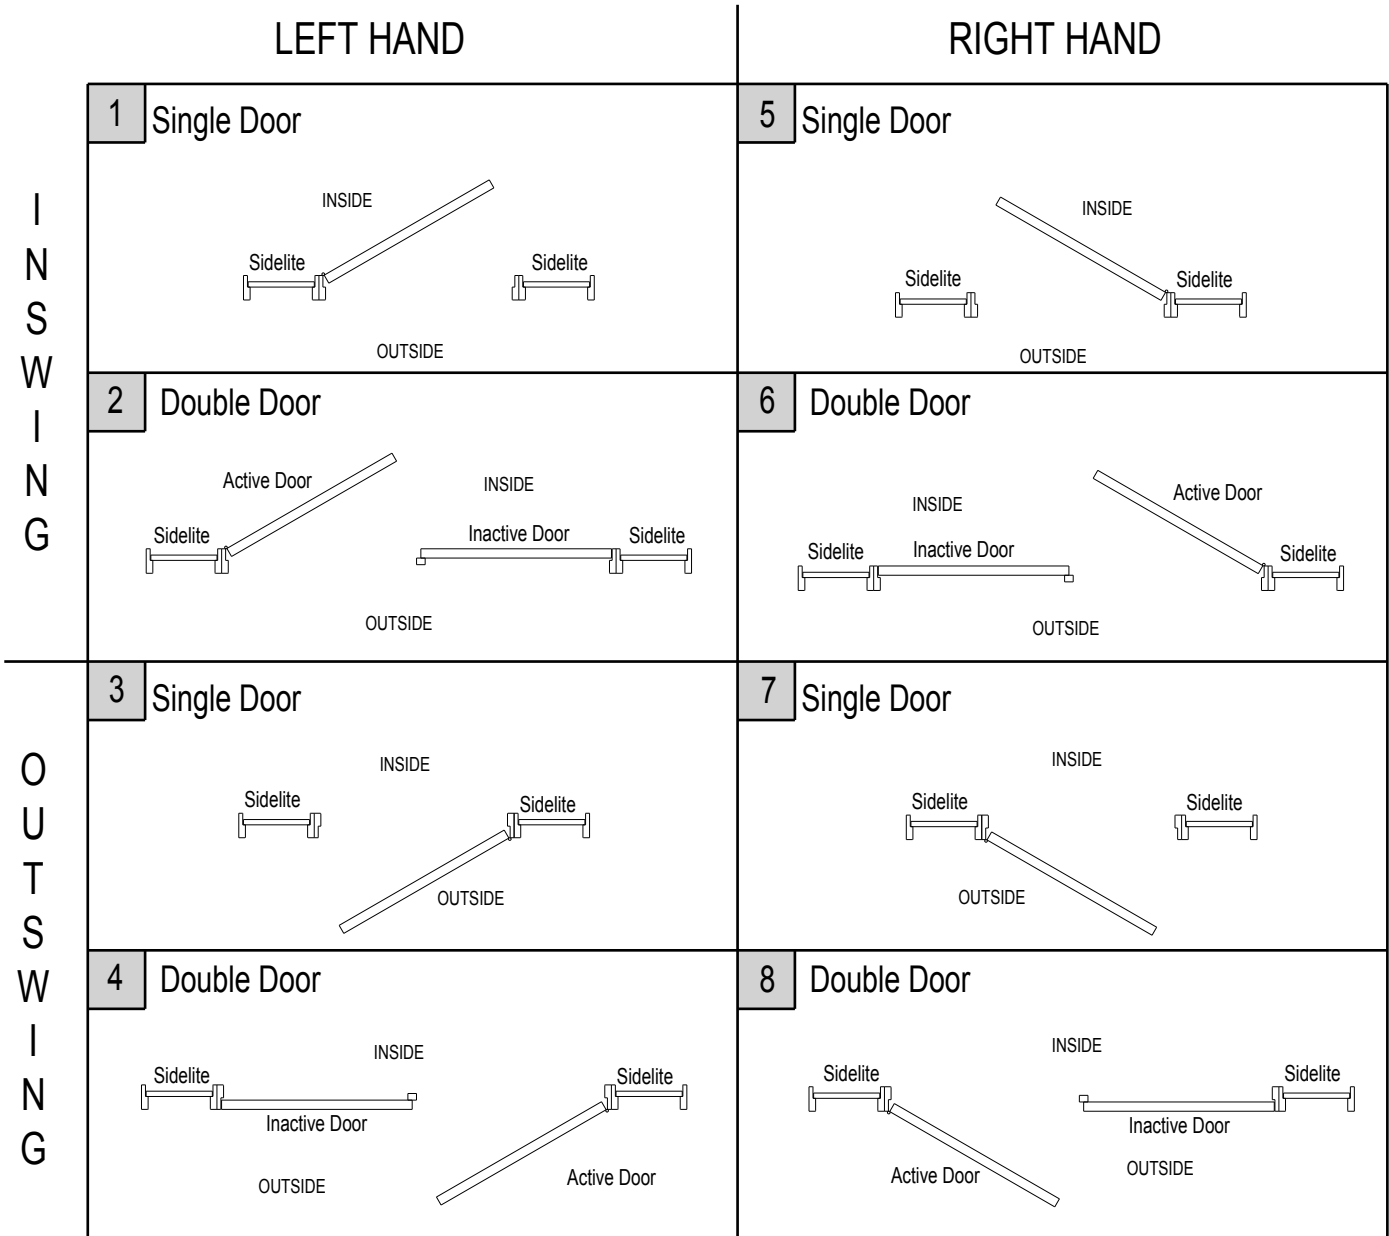

Door Handing & Swing

891 Rudolph Way Lawrenceburg, IN 47025 800 428-8908
 beveledglassdesigns.com

Select desired configuration: ie . . #4= Double door left hand outswing

- To determine the handing and swing of your existing door:
- Open your door and place your back against the hinges
 - If the door opens to your left and inside= left hand inswing
 - If the door opens to your left and outside= left hand outswing
 - If the door opens to your right and inside= right hand inswing
 - If the door opens to your right and outside= right hand outswing